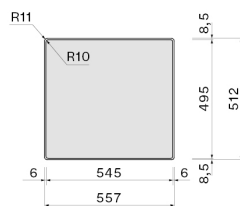

Cut-out size / Flushmount