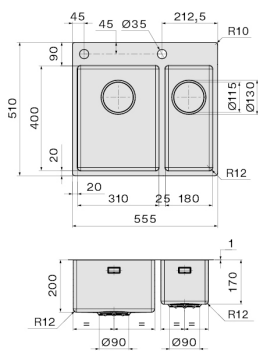

### Dimensions

Cabinet 60 cm

### Packaging size

Length

615 mm

Height

245 mm

Depth

560 mm

## CONSUMPTION AND CONNECTION FEATURES ENERGY CLASS

Cut-out size / Flushmount

Cut-out size / Topmount